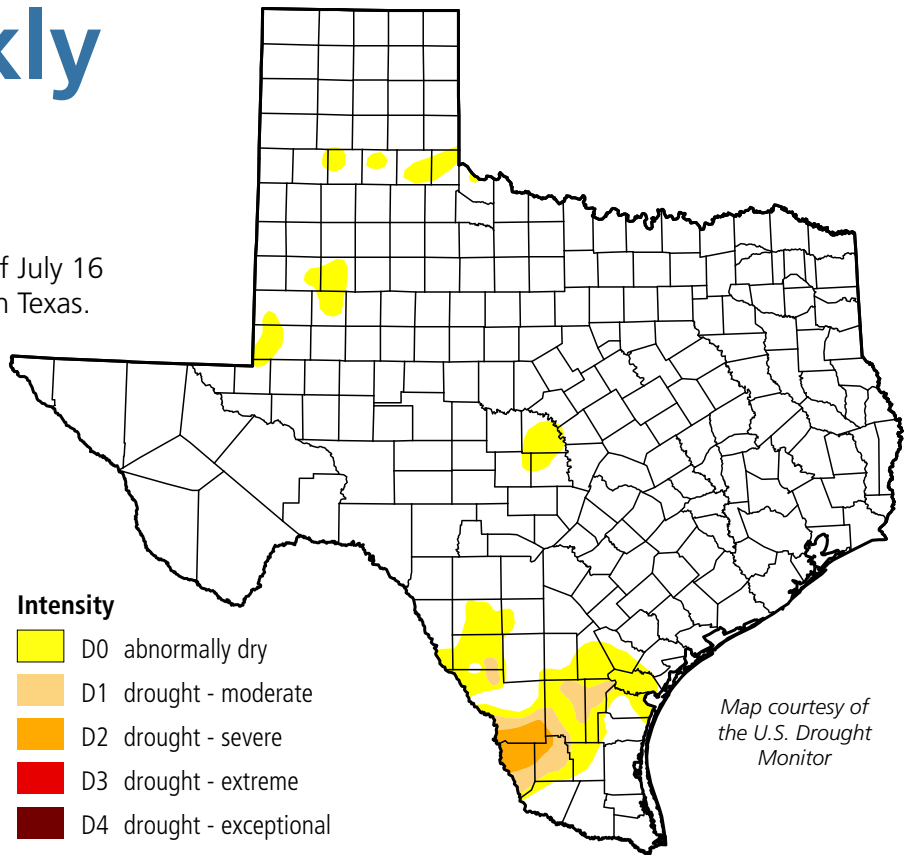

# Water Weekly

For the week of 07/22/19

## Water conditions

The latest drought map for conditions as of July 16 shows some expansion of drought in South Texas. Severe drought is now present in four counties in that part of the state.

## Drought conditions

- ◆ 2% now
- ◆ 1% a week ago
- ◆ 5% three months ago
- ◆ 46% a year ago

Written by **Dr. Mark Wentzel** — Dr. Mark Wentzel is a hydrologist in the TWDB's Office of Water Science and Conservation.