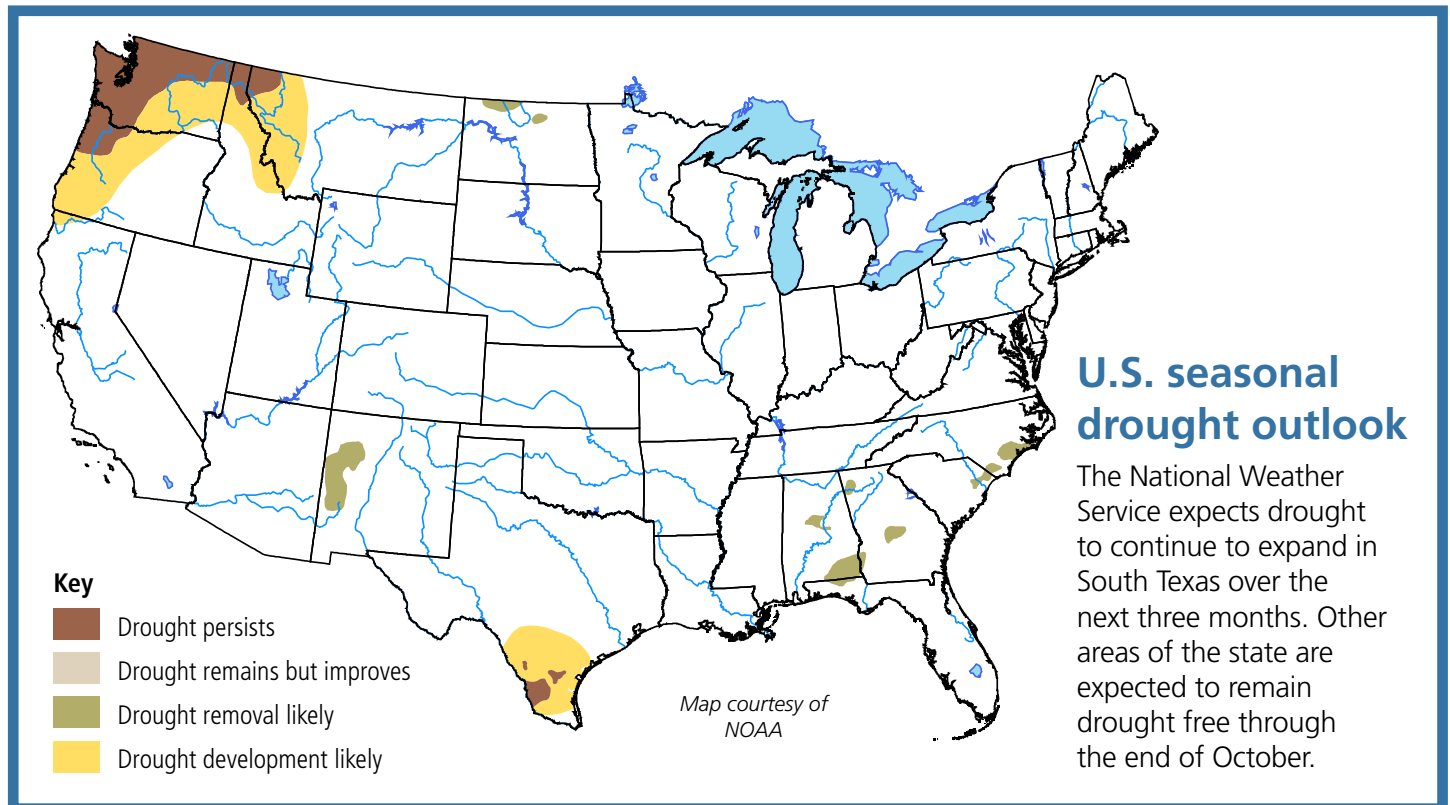

Water Weekly

For the week of 07/22/19

Water conditions

The latest drought map for conditions as of July 16 shows some expansion of drought in South Texas. Severe drought is now present in four counties in that part of the state.

Drought conditions

- 2% now
- 1% a week ago
- 5% three months ago
- 46% a year ago

Written by **Dr. Mark Wentzel** — Dr. Mark Wentzel is a hydrologist in the TWDB's Office of Water Science and Conservation.

Bryan McMath, Governmental Relations | bryan.mcmath@twdb.texas.gov | 512-463-7850
Merry Klonower, Media Relations | merry.klonower@twdb.texas.gov | 512-463-8165