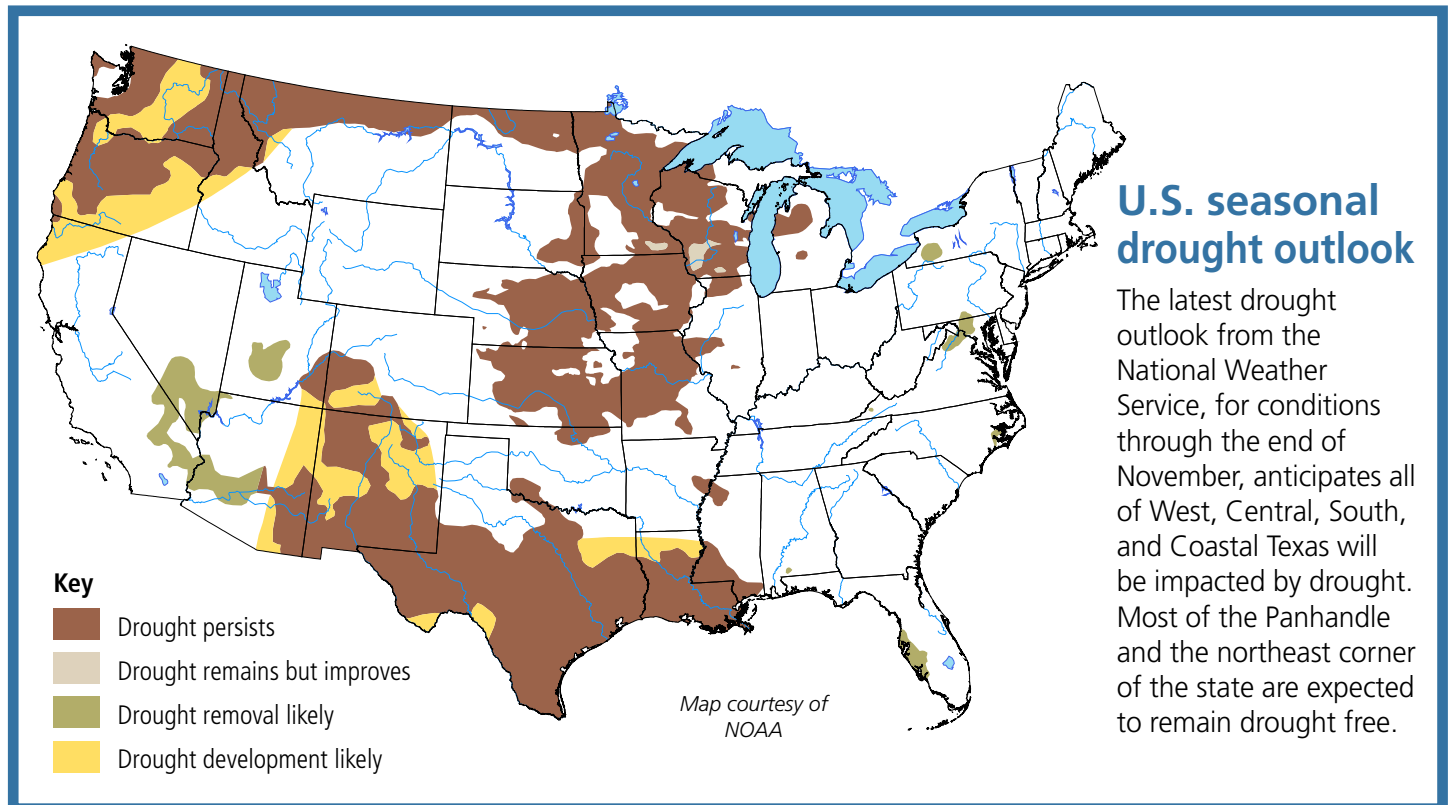

Water Weekly

For the week of 08/21/23

Water conditions

Drought intensified for many parts of the state as the area impacted by drought increased for the ninth consecutive week. The area of the state in extreme drought doubled in size from 8 percent last week to 16 percent this week.

Drought conditions

- 71% now
- 69% a week ago
- 49% three months ago
- 93% a year ago

Written by **Dr. Mark Wentzel** — Dr. Mark Wentzel is a hydrologist in the TWDB's Office of Water Science and Conservation.

Bryan McMath, Government Relations | bryan.mcmath@twdb.texas.gov | 512-463-7850
Media Relations | MediaRelations@twdb.texas.gov | 512-463-5129