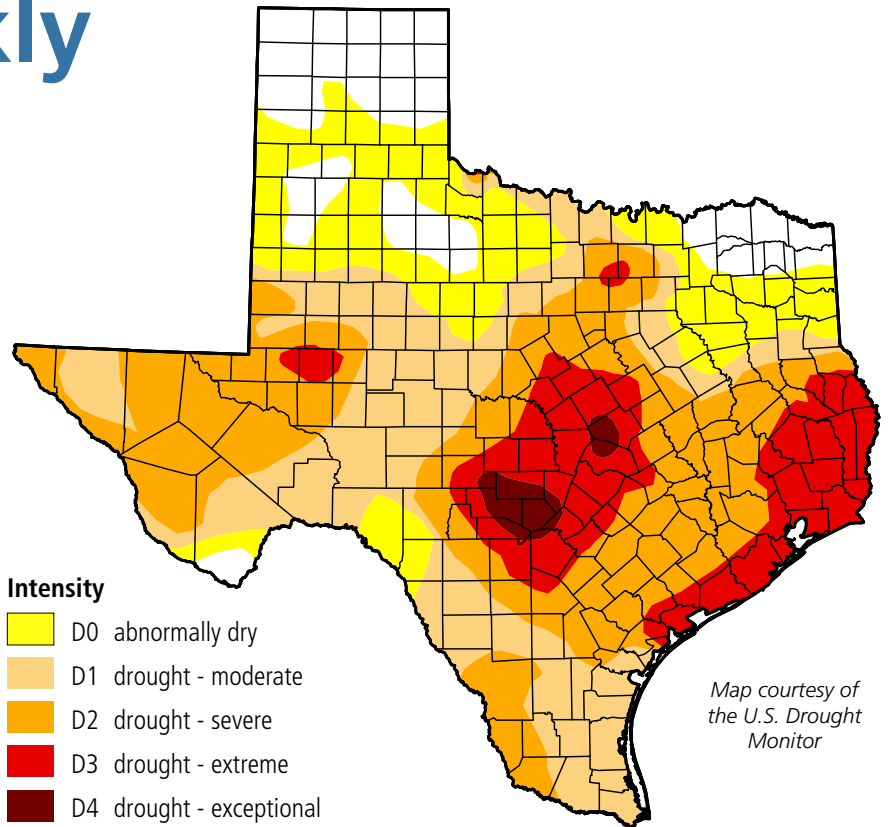

# Water Weekly

For the week of 08/21/23

## Water conditions

Drought intensified for many parts of the state as the area impacted by drought increased for the ninth consecutive week. The area of the state in extreme drought doubled in size from 8 percent last week to 16 percent this week.

## Drought conditions

- ◆ 71% now
- ◆ 69% a week ago
- ◆ 49% three months ago
- ◆ 93% a year ago

Written by **Dr. Mark Wentzel** — Dr. Mark Wentzel is a hydrologist in the TWDB's Office of Water Science and Conservation.