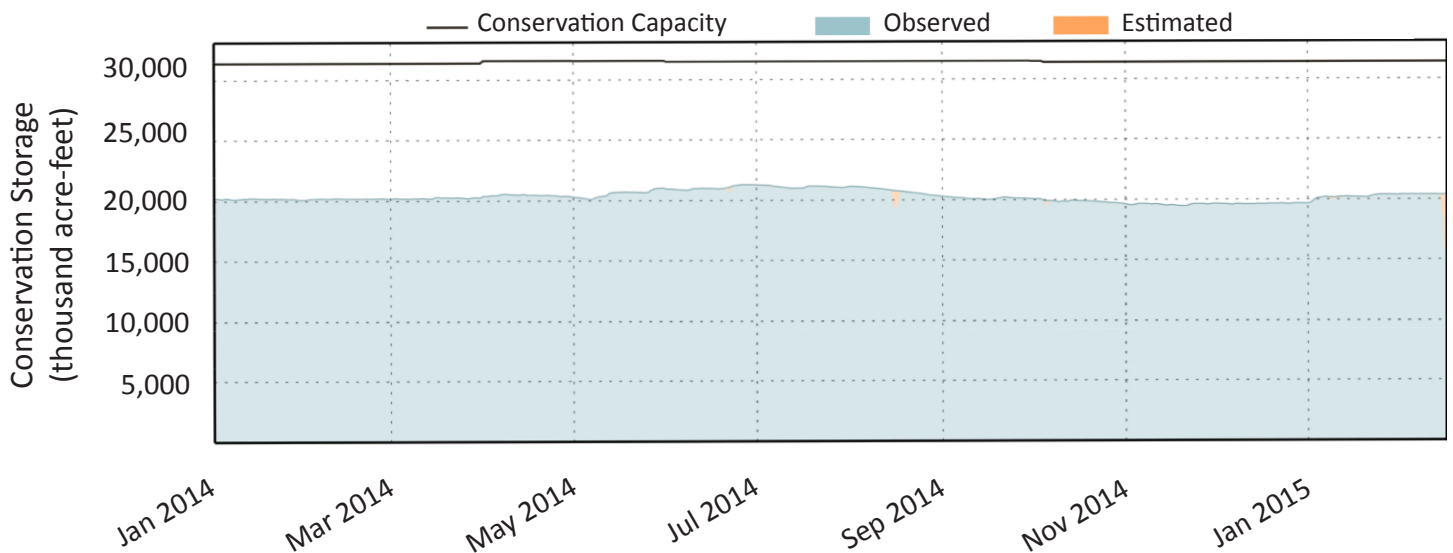

DROUGHT CONDITIONS

Although the gorgeous weather this past week invited jealousy from our northern friends and family, it wasn't a great week for drought relief. Exceptional drought, the worst category, reappeared in Central Texas and strengthened its hold on North Texas. Statewide reservoir volumes held steady.

Drought statistics

- 39% of state currently in moderate to exceptional drought
- 39% a week ago
- 44% three months ago
- 54% a year ago

RESERVOIR LEVELS

Statewide reservoir levels have remained remarkably flat over the past year. Under normal conditions, we'd expect storage volumes of 24 to 26 million acre-feet depending on the time of year.