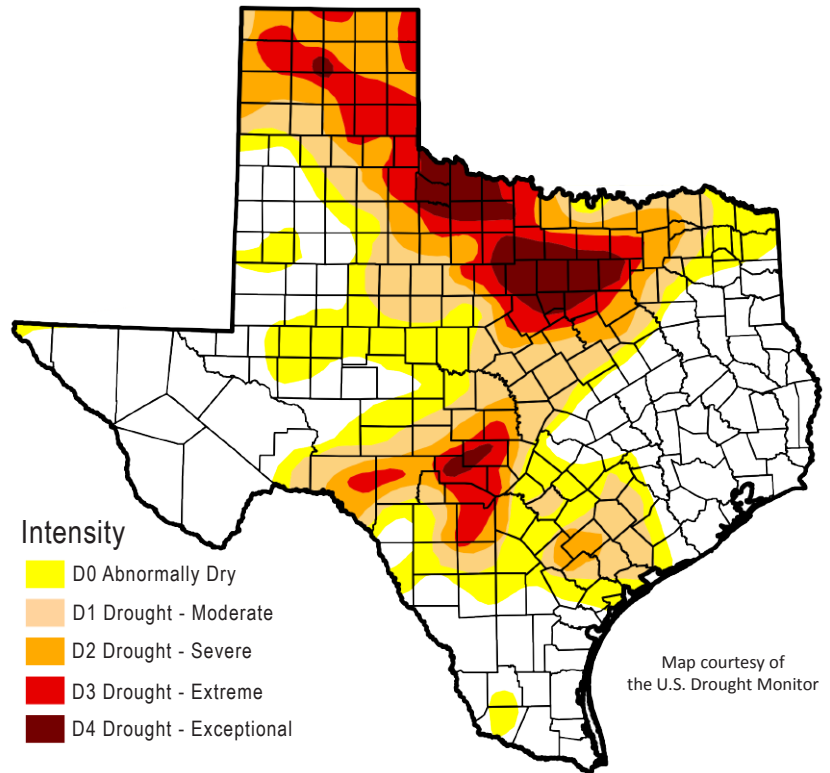

DROUGHT CONDITIONS

Although the gorgeous weather this past week invited jealousy from our northern friends and family, it wasn't a great week for drought relief. Exceptional drought, the worst category, reappeared in Central Texas and strengthened its hold on North Texas. Statewide reservoir volumes held steady.

Drought statistics

- 39% of state currently in moderate to exceptional drought
- 39% a week ago
- 44% three months ago
- 54% a year ago

RESERVOIR LEVELS

Statewide reservoir levels have remained remarkably flat over the past year. Under normal conditions, we'd expect storage volumes of 24 to 26 million acre-feet depending on the time of year.