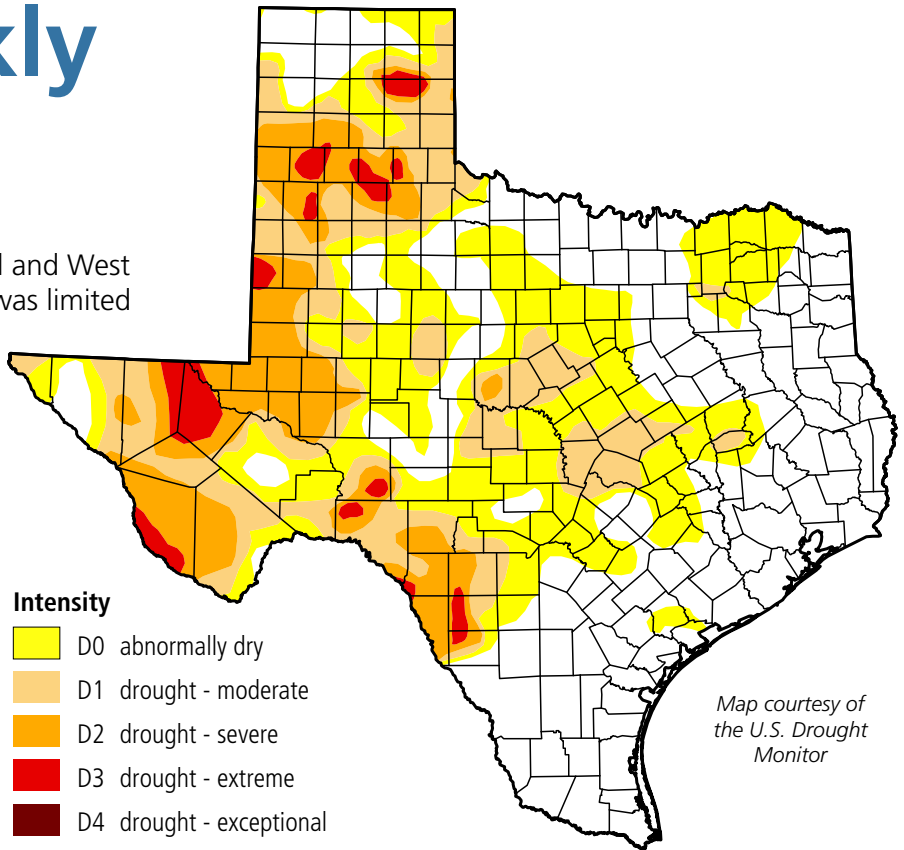

Water Weekly

For the week of 08/10/20

Water conditions

Drought is beginning to intensify in Central and West Texas. Three weeks ago, extreme drought was limited to several pockets in the Panhandle. Since then, extreme drought has contracted in the Panhandle but expanded into parts of Central and West Texas.

Drought conditions

- ◆ 33% now
- ◆ 34% a week ago
- ◆ 13% three months ago
- ◆ 10% a year ago

Written by Dr. Mark Wentzel — Dr. Mark Wentzel is a hydrologist in the TWDB's Office of Water Science and Conservation.