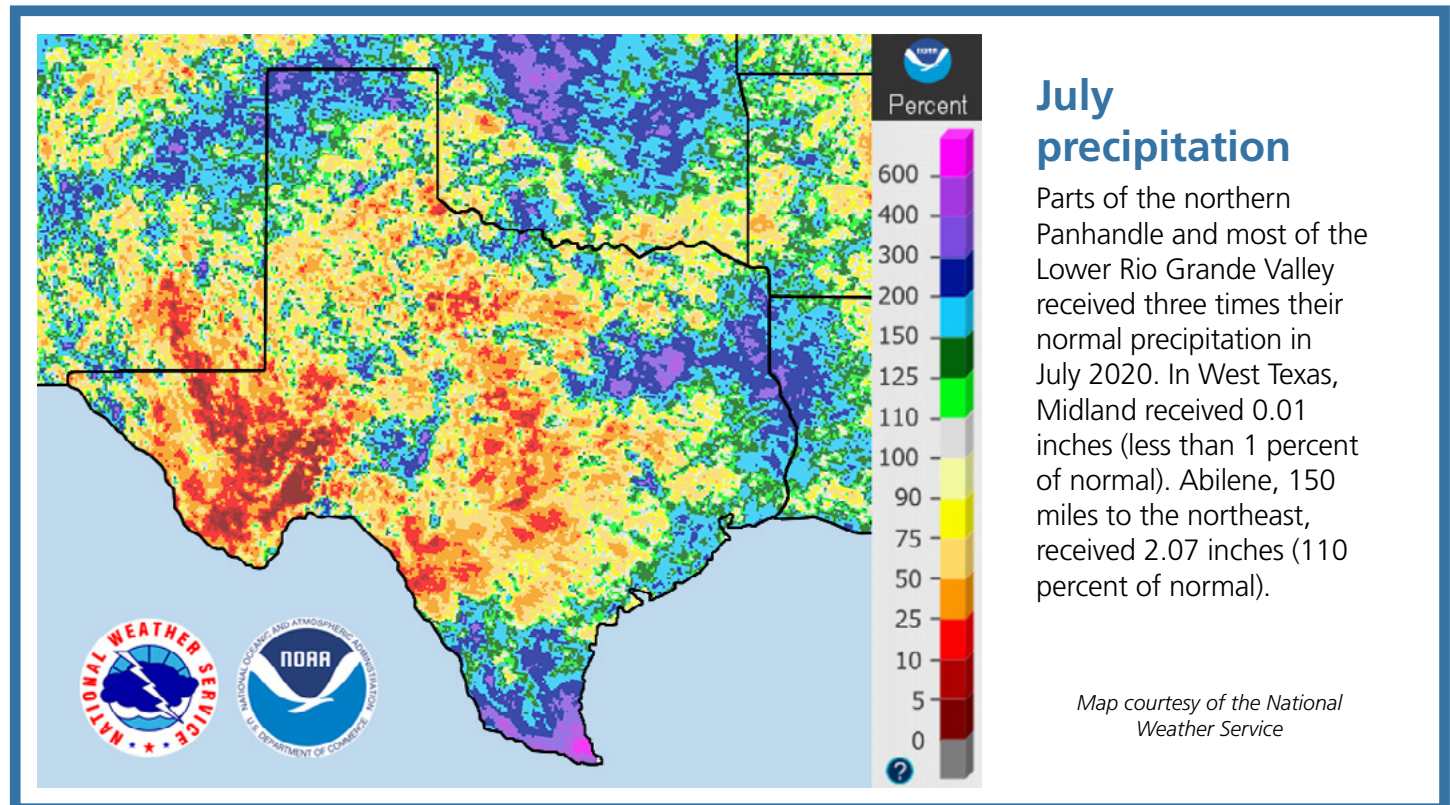

Water Weekly

For the week of 08/10/20

Water conditions

Drought is beginning to intensify in Central and West Texas. Three weeks ago, extreme drought was limited to several pockets in the Panhandle. Since then, extreme drought has contracted in the Panhandle but expanded into parts of Central and West Texas.

Drought conditions

- ◆ 33% now
- ◆ 34% a week ago
- ◆ 13% three months ago
- ◆ 10% a year ago

Written by Dr. Mark Wentzel — Dr. Mark Wentzel is a hydrologist in the TWDB's Office of Water Science and Conservation.