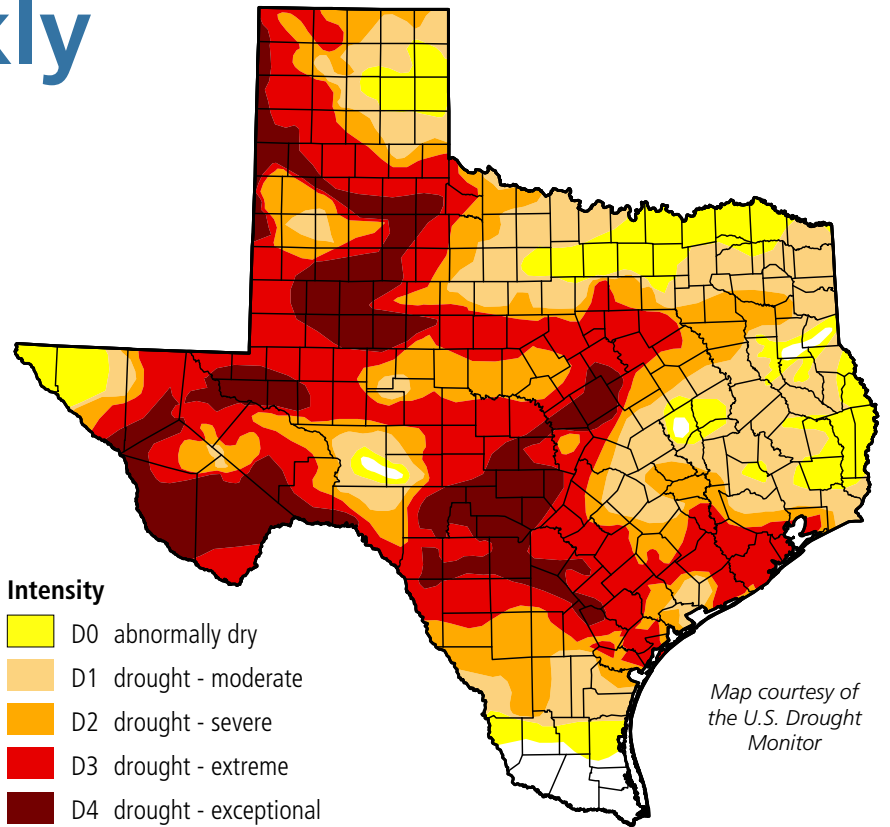

Water Weekly

For the week of 07/11/22

Water conditions

The latest drought map for conditions as of July 5 shows expansion and intensification of drought for the fifth consecutive week. Extreme or worse drought now covers 46 percent of the state, up from 40 percent in early June, but still below the mid-May peak of 56 percent.

Drought conditions

- ◆ 87% now
- ◆ 86% a week ago
- ◆ 85% three months ago
- ◆ 6% a year ago

Written by Dr. Mark Wentzel — Dr. Mark Wentzel is a hydrologist in the TWDB's Office of Water Science and Conservation.