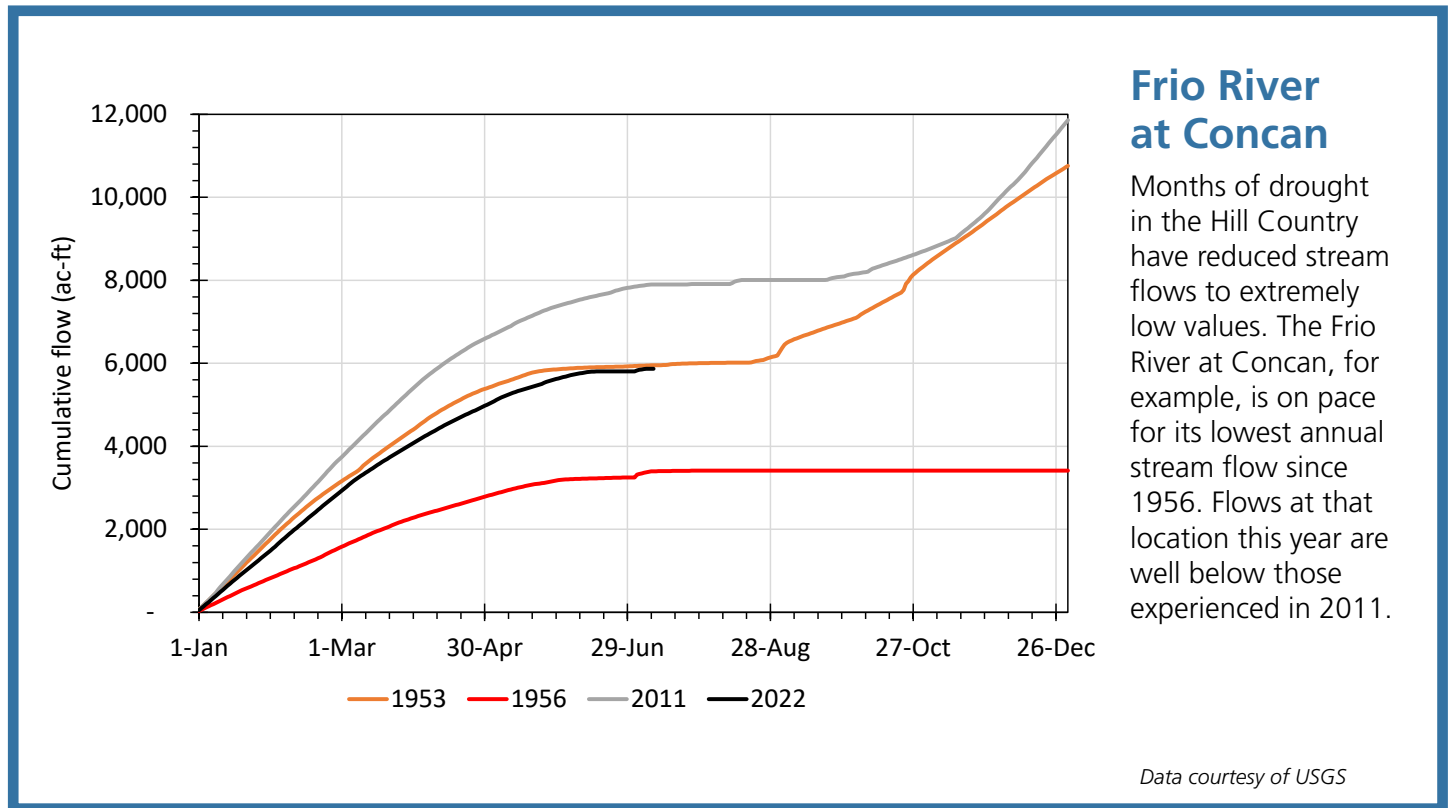

Water Weekly

For the week of 07/11/22

Water conditions

The latest drought map for conditions as of July 5 shows expansion and intensification of drought for the fifth consecutive week. Extreme or worse drought now covers 46 percent of the state, up from 40 percent in early June, but still below the mid-May peak of 56 percent.

Drought conditions

- ◆ 87% now
- ◆ 86% a week ago
- ◆ 85% three months ago
- ◆ 6% a year ago

Written by Dr. Mark Wentzel — Dr. Mark Wentzel is a hydrologist in the TWDB's Office of Water Science and Conservation.