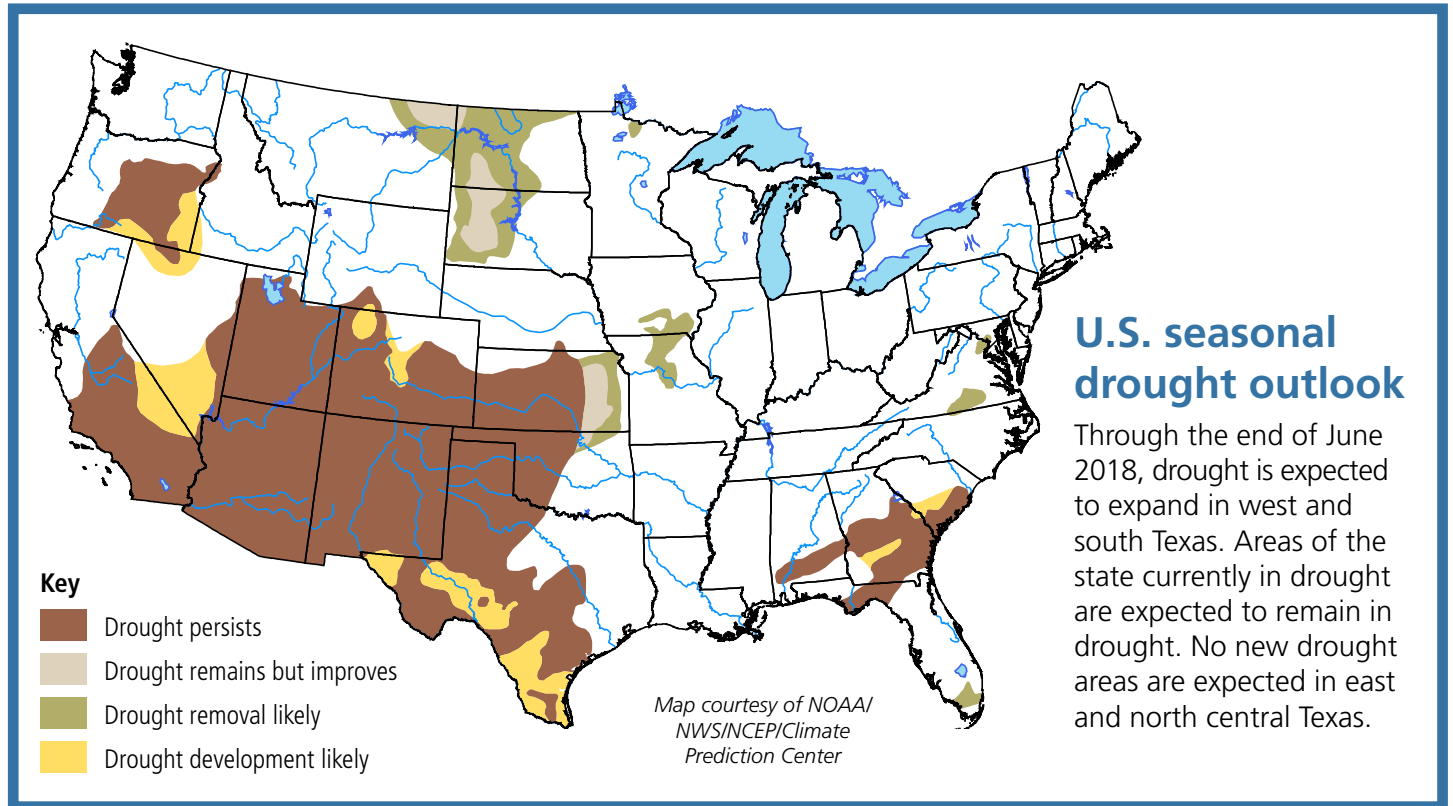

Water Weekly

For the week of 03/19/18

Water conditions

Last week's drought map is little changed from the previous week. Drought retreated a bit in north central Texas but expanded by a similar amount in south Texas. The total area impacted by drought remains 54 percent of the state.

Drought conditions

- 54% now
- 54% a week ago
- 26% three months ago
- 5% a year ago

Written by **Dr. Mark Wentzel** — Dr. Mark Wentzel is a hydrologist in the TWDB's Office of Water Science and Conservation.

Tulsi Oberbeck, Governmental Relations | tulsi.oberbeck@twdb.texas.gov | 512-463-4864
Kimberly Leggett, Media Relations | kimberly.leggett@twdb.texas.gov | 512-463-5129