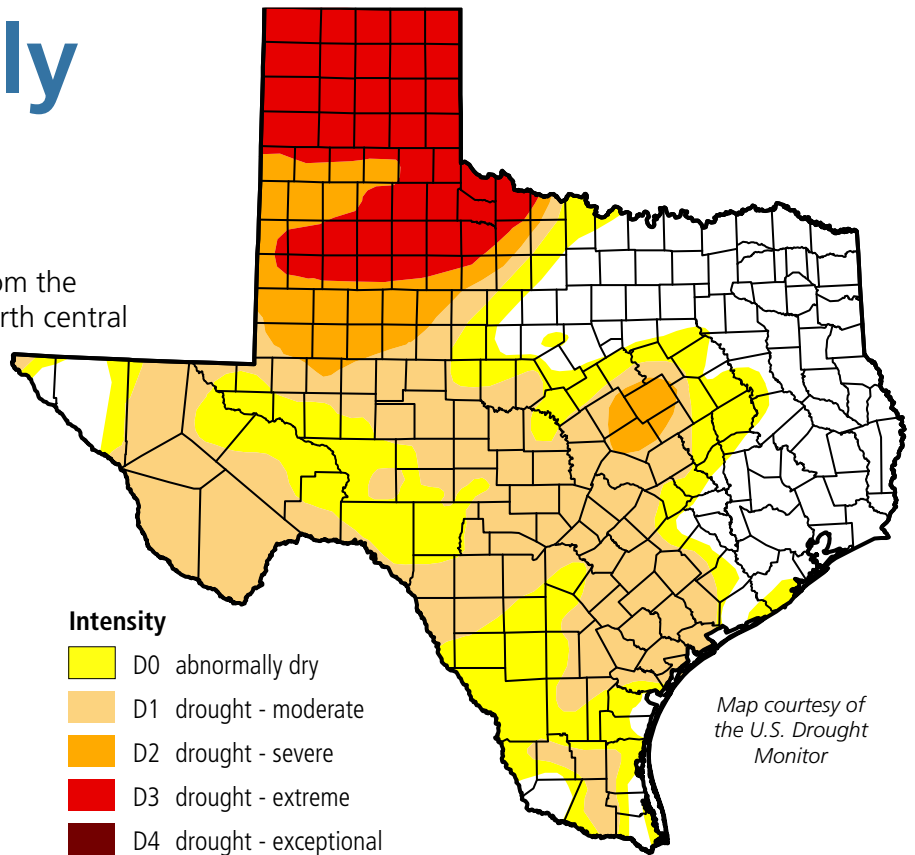

# Water Weekly

For the week of 03/19/18

## Water conditions

Last week's drought map is little changed from the previous week. Drought retreated a bit in north central Texas but expanded by a similar amount in south Texas. The total area impacted by drought remains 54 percent of the state.

## Drought conditions

- ◆ 54% now
- ◆ 54% a week ago
- ◆ 26% three months ago
- ◆ 5% a year ago

Written by **Dr. Mark Wentzel** — Dr. Mark Wentzel is a hydrologist in the TWDB's Office of Water Science and Conservation.