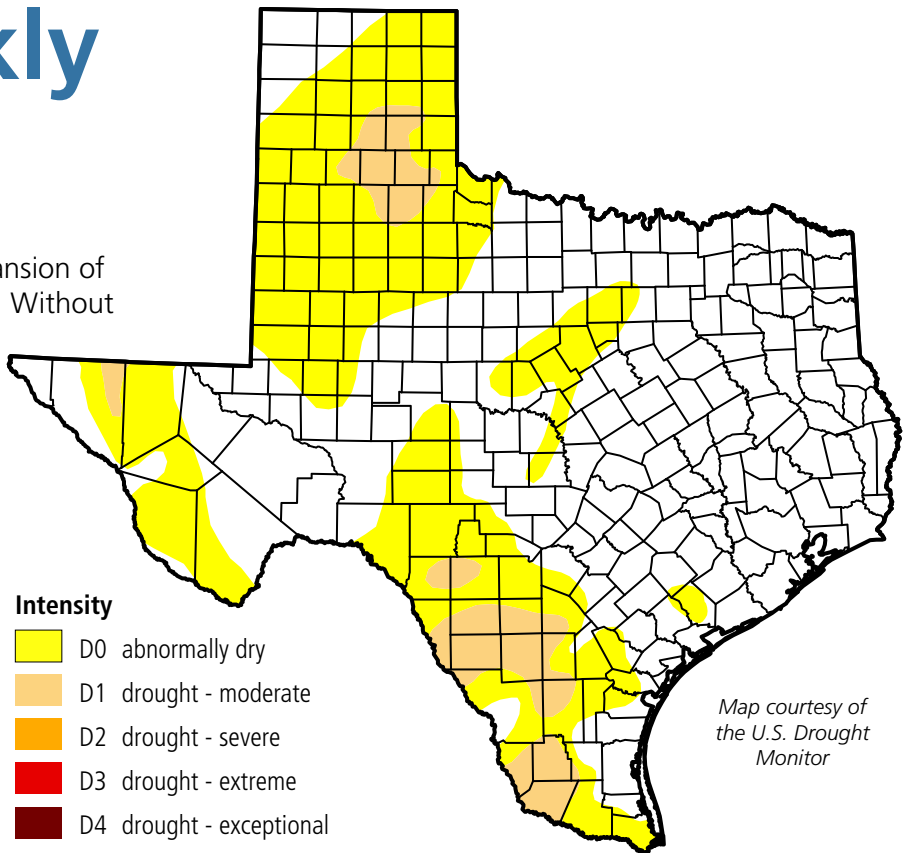

# Water Weekly

For the week of 02/25/19

## Water conditions

The latest drought map shows a large expansion of drought in the Panhandle and South Texas. Without additional rainfall in coming weeks, drought will continue to expand in those areas. At present, 7 percent of the state is in moderate drought.

## Drought conditions

- ◆ 7% now
- ◆ 3% a week ago
- ◆ 0.8% three months ago
- ◆ 71% a year ago

Written by Dr. Mark Wentzel — Dr. Mark Wentzel is a hydrologist in the TWDB's Office of Water Science and Conservation.