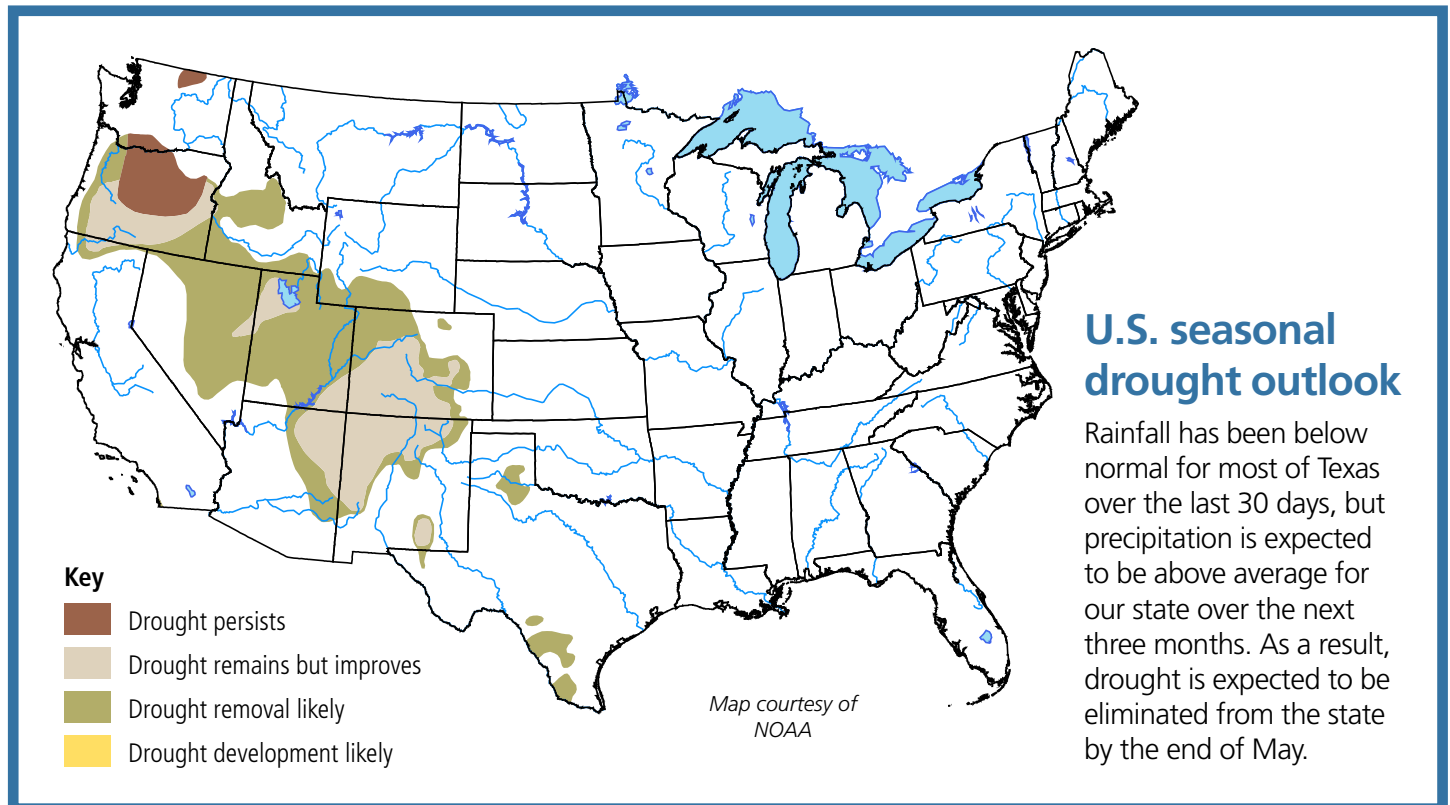

Water Weekly

For the week of 02/25/19

Water conditions

The latest drought map shows a large expansion of drought in the Panhandle and South Texas. Without additional rainfall in coming weeks, drought will continue to expand in those areas. At present, 7 percent of the state is in moderate drought.

Drought conditions

- 7% now
- 3% a week ago
- 0.8% three months ago
- 71% a year ago

Written by Dr. Mark Wentzel — Dr. Mark Wentzel is a hydrologist in the TWDB's Office of Water Science and Conservation.

Bryan McMath, Governmental Relations | bryan.mcmath@twdb.texas.gov | 512-463-7850
Kimberly Leggett, Media Relations | kimberly.leggett@twdb.texas.gov | 512-463-5129