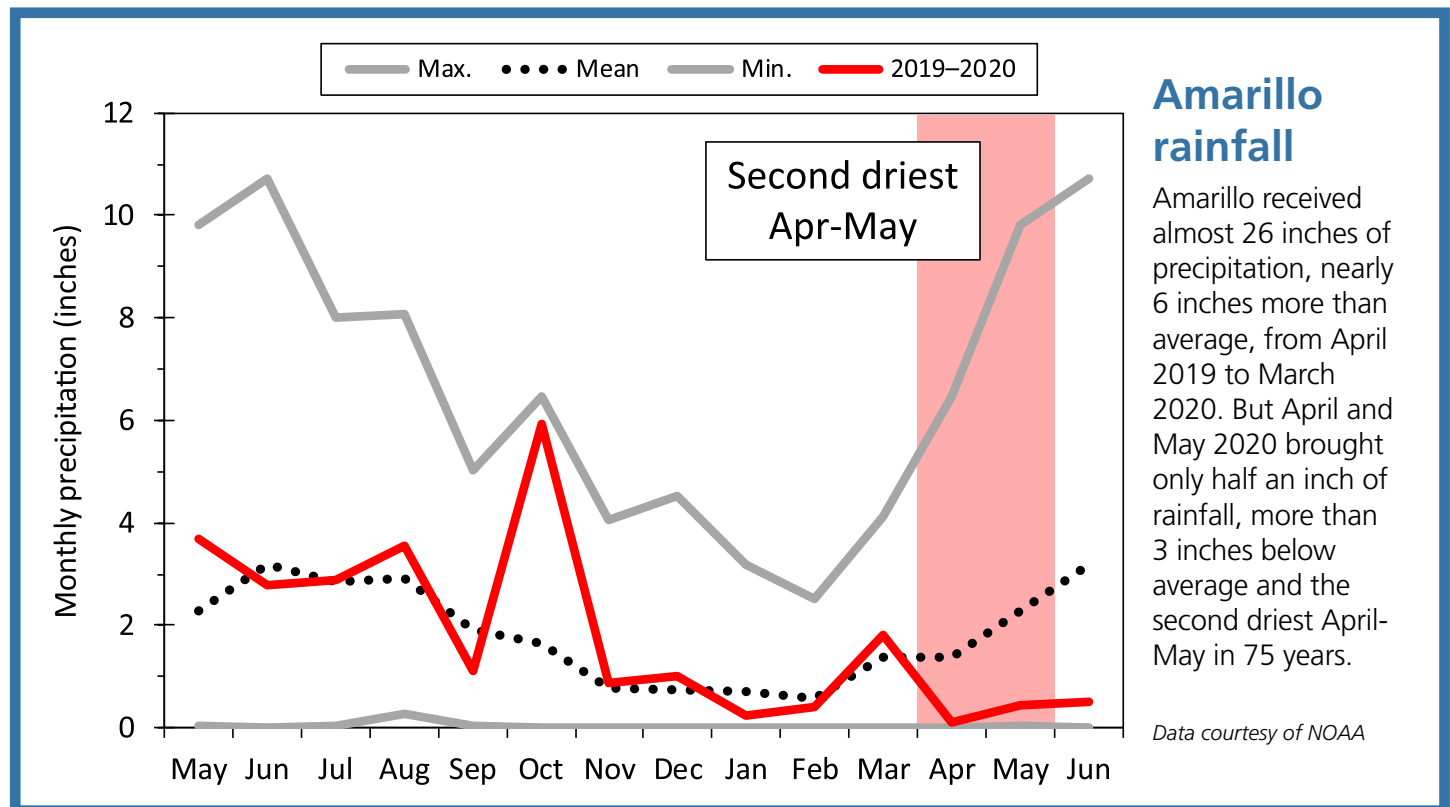

Water Weekly

For the week of 06/15/20

Water conditions

After a two-week hiatus, extreme drought is back in the form of two small pockets that cover less than 1 percent of the state in four counties in the Panhandle. In March, extreme drought was entrenched in South Texas, impacting almost 7 percent of the state.

Drought conditions

- ◆ 23% now
- ◆ 14% a week ago
- ◆ 21% three months ago
- ◆ 0.5% a year ago

Written by Dr. Mark Wentzel — Dr. Mark Wentzel is a hydrologist in the TWDB's Office of Water Science and Conservation.