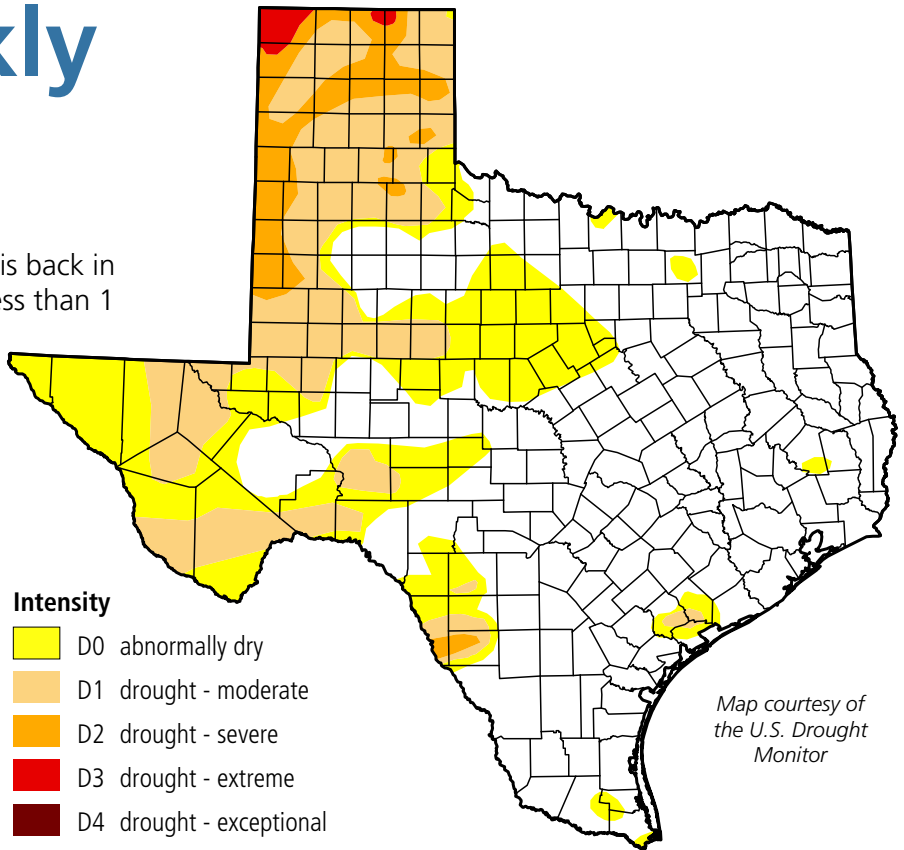

Water Weekly

For the week of 06/15/20

Water conditions

After a two-week hiatus, extreme drought is back in the form of two small pockets that cover less than 1 percent of the state in four counties in the Panhandle. In March, extreme drought was entrenched in South Texas, impacting almost 7 percent of the state.

Drought conditions

- ◆ 23% now
- ◆ 14% a week ago
- ◆ 21% three months ago
- ◆ 0.5% a year ago

Written by Dr. Mark Wentzel — Dr. Mark Wentzel is a hydrologist in the TWDB's Office of Water Science and Conservation.