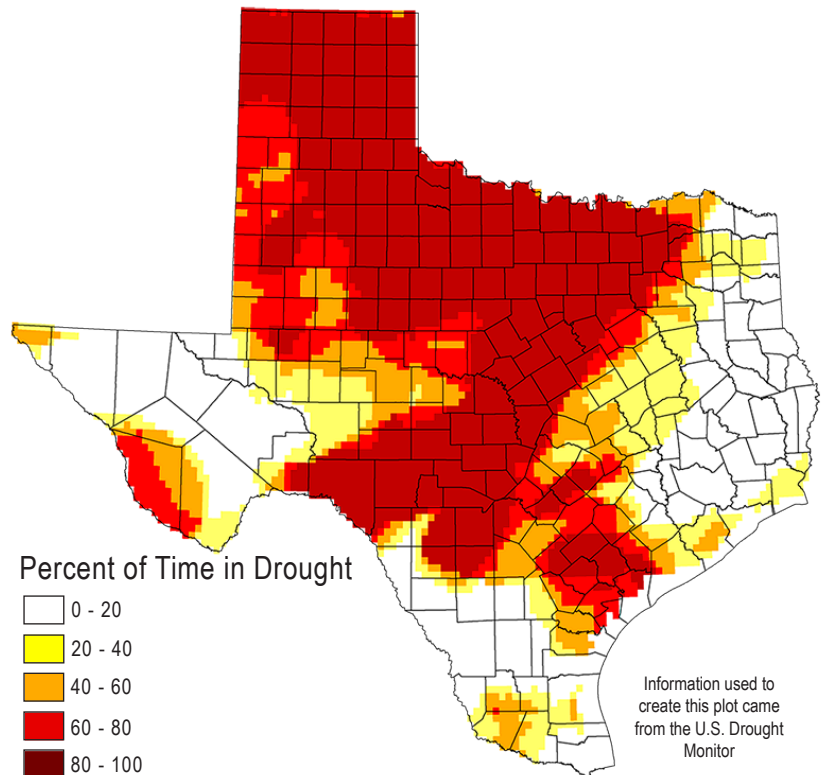

DROUGHT CONDITIONS

It was nice to have some rain last week, but there wasn't enough to significantly change our water deficits: As of noon last Friday, statewide reservoir levels were only up 100,000 acre-feet (about 0.3 percentage points) from the previous week. Nevertheless, we'll take all the rain we can get!

Drought statistics

- 41% of state currently in moderate to exceptional drought
- 40% a week ago
- 49% three months ago
- 46% a year ago

DROUGHT IMPACT

This map shows the percent of time any area of the state was in moderate or worse drought in 2014.