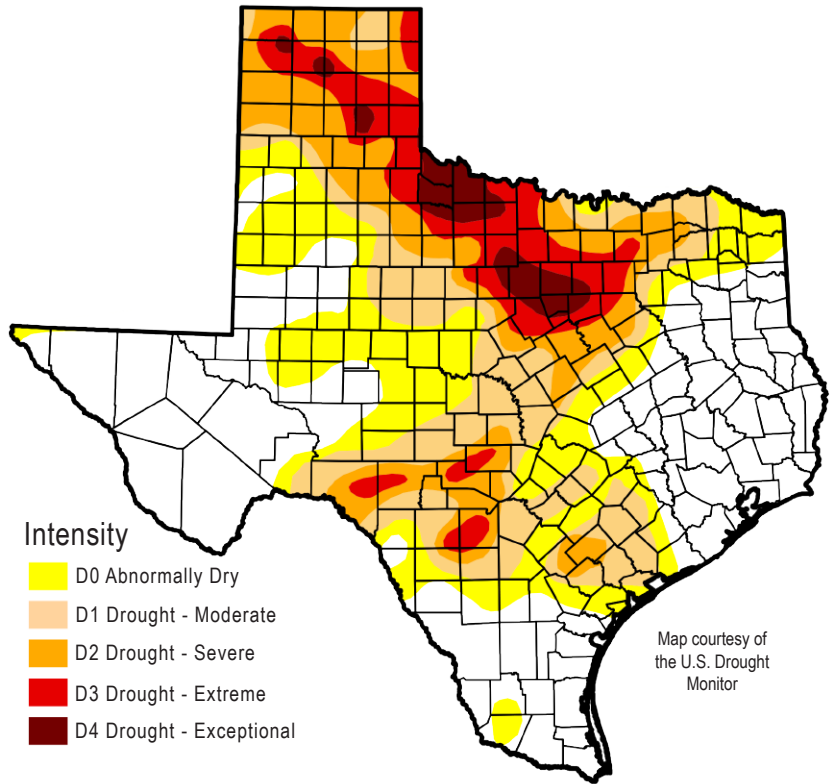

DROUGHT CONDITIONS

It was nice to have some rain last week, but there wasn't enough to significantly change our water deficits: As of noon last Friday, statewide reservoir levels were only up 100,000 acre-feet (about 0.3 percentage points) from the previous week. Nevertheless, we'll take all the rain we can get!

Drought statistics

- 41% of state currently in moderate to exceptional drought
- 40% a week ago
- 49% three months ago
- 46% a year ago

DROUGHT IMPACT

This map shows the percent of time any area of the state was in moderate or worse drought in 2014.